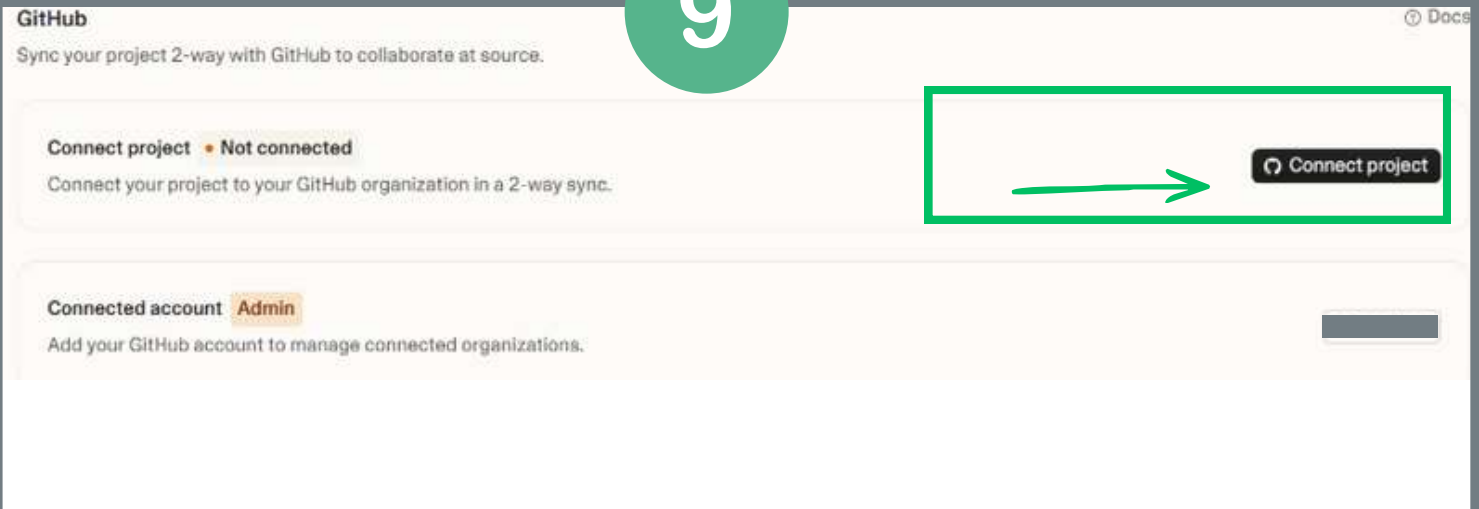

העברת הקוד מ-Lovable ל-GitHub

9