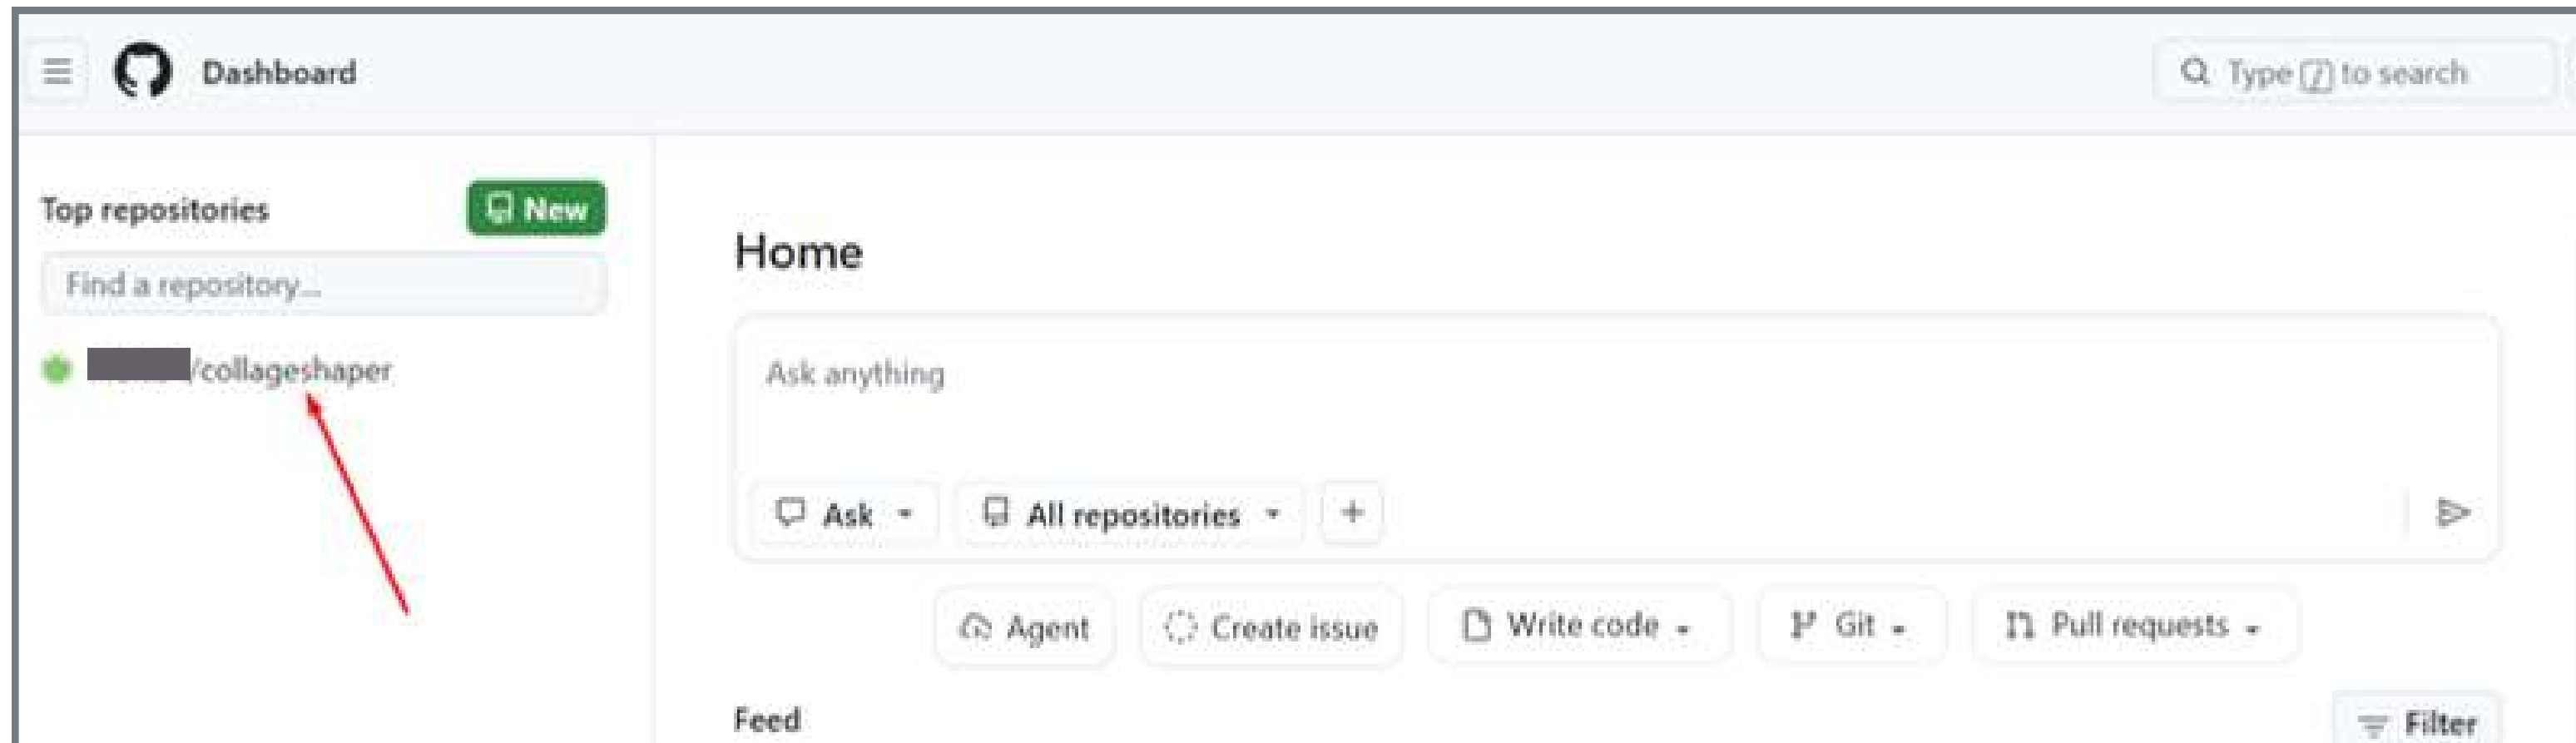

3 'Connect your GitHub account' dialog box. The entire dialog is highlighted with a green box.

4 'Connect project' button highlighted with a green box and an arrow.

5 'Link your workspace to GitHub' dialog box. The 'Add Organizations' button is highlighted with a green box and an arrow.

העברת הקוד מ-Lovable ל-GitHub

9

7

6

10

8

11

כך נראה הפרויקט ב-GitHub