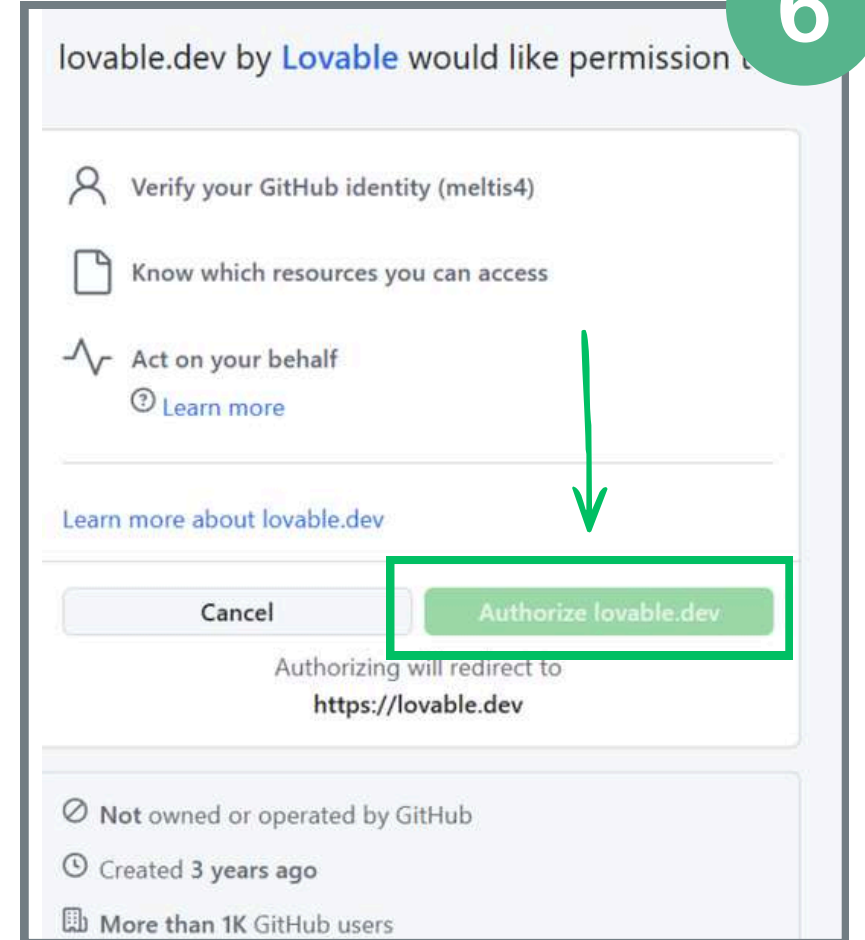

3 'Connect your GitHub account' dialog box. The entire dialog is highlighted with a green box.

4 'Connect project' button highlighted with a green box and an arrow.

5 'Link your workspace to GitHub' dialog box. The 'Add Organizations' button is highlighted with a green box and an arrow.

העברת הקוד מ-Lovable ל-GitHub

9

7

6

10

8

11

כך נראה הפרויקט ב-GitHub