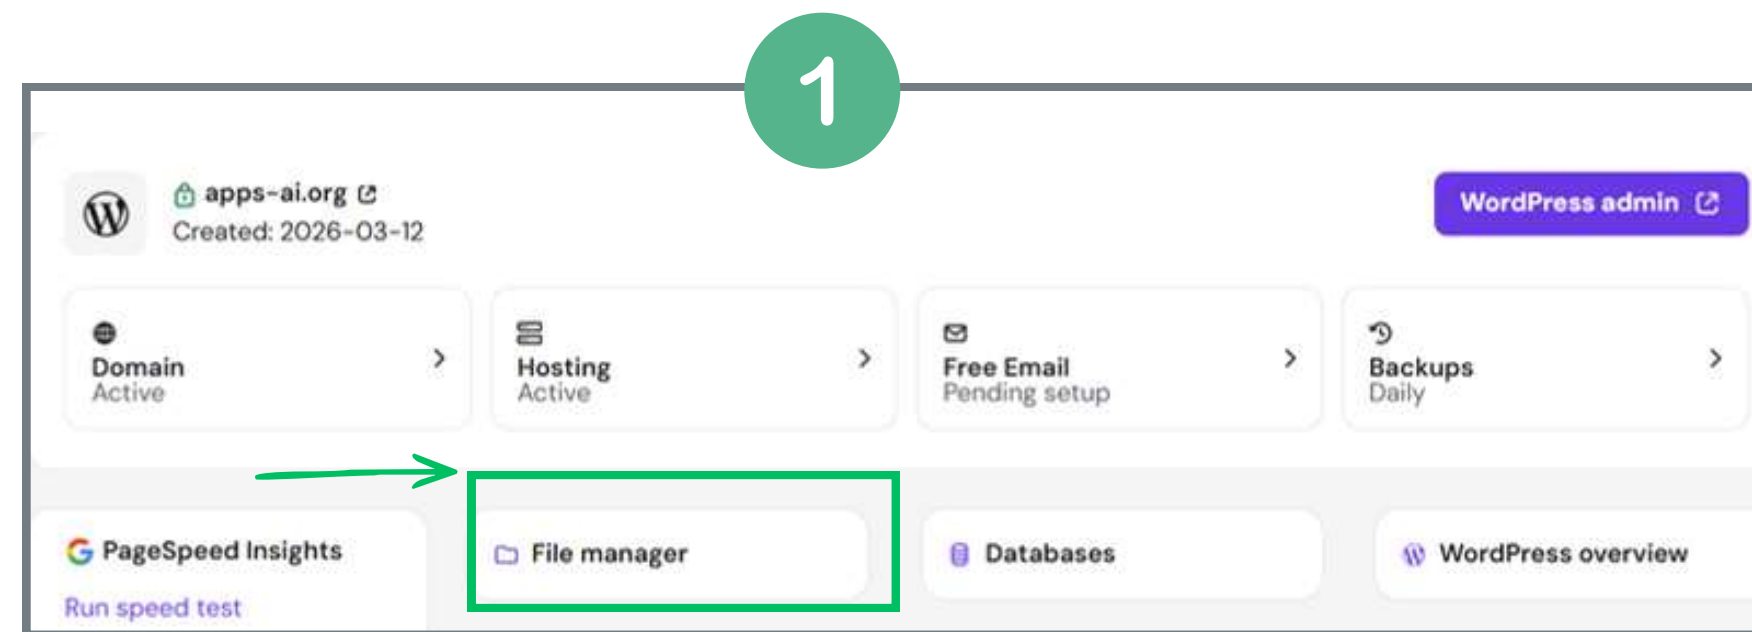

כך נראה הפרויקט בתיקיית public_html