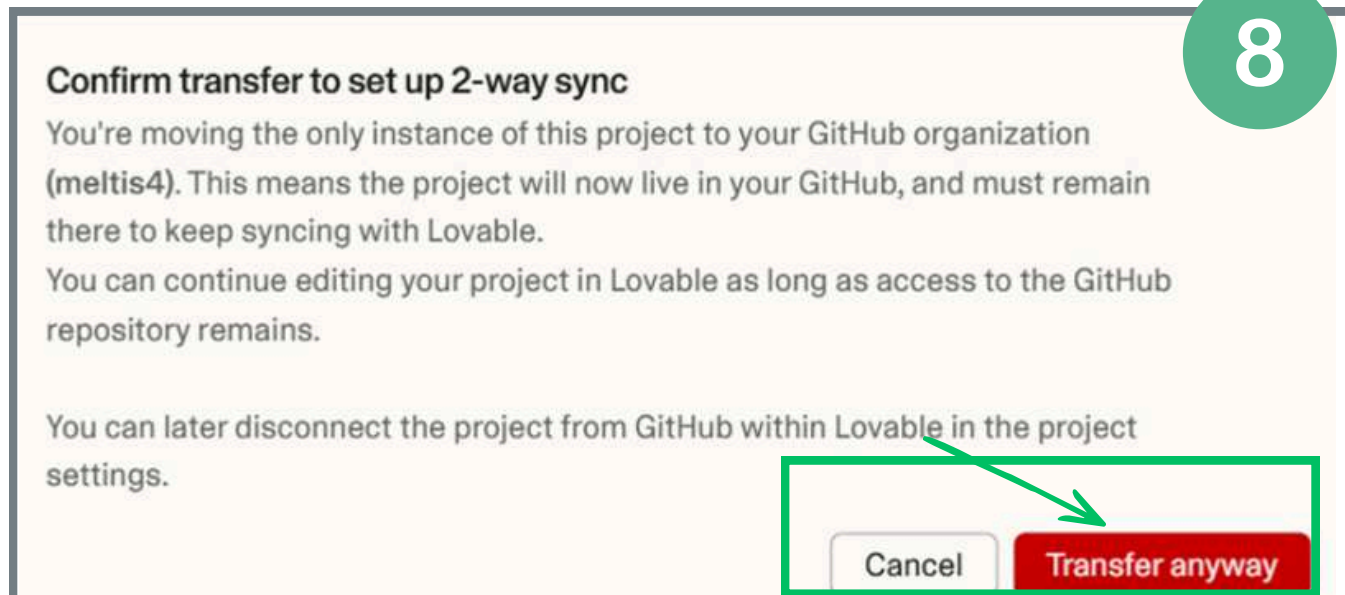

3 'Connect your GitHub account' dialog box. The entire dialog is highlighted with a green box.

4 'Connect project' button highlighted with a green box and an arrow.

5 'Link your workspace to GitHub' dialog box. The 'Add Organizations' button is highlighted with a green box and an arrow.

העברת הקוד מ-Lovable ל-GitHub

9

7

6

10

8

11

כך נראה הפרויקט ב-GitHub