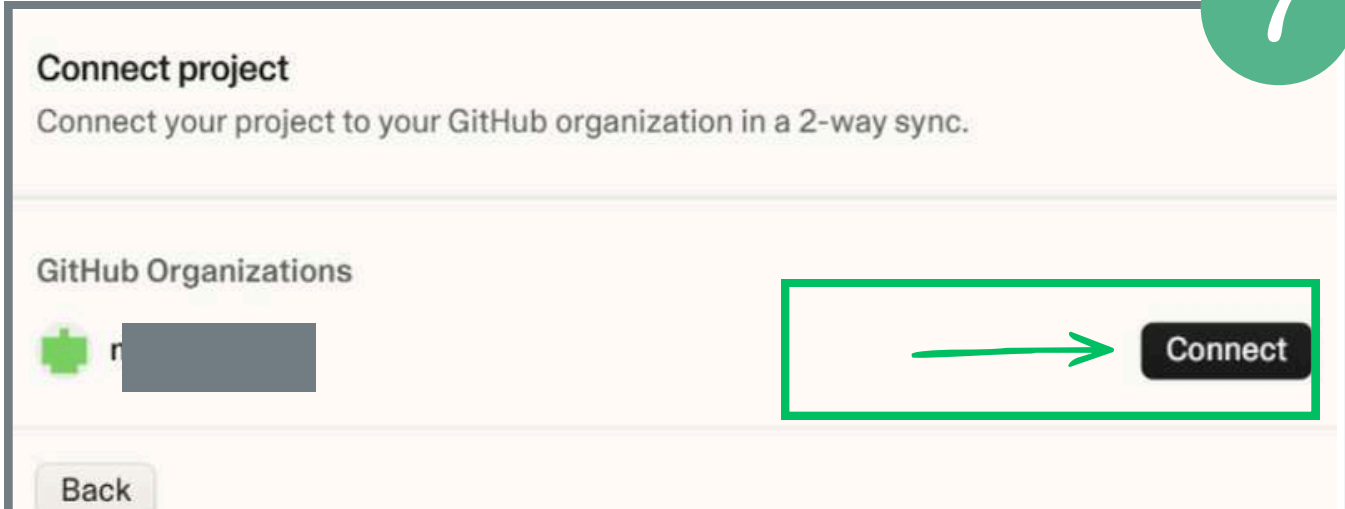

העברת הקוד מ-Lovable ל-GitHub

1 Lovable workspace settings page. The 'Settings' option is highlighted with a green box and an arrow.

2 Lovable settings menu. The 'Connectors' option is highlighted with a green box and an arrow.

3 'Connect your GitHub account' dialog box. The entire dialog is highlighted with a green box.

4 'Connect project' button highlighted with a green box and an arrow.

5 'Link your workspace to GitHub' dialog box. The 'Add Organizations' button is highlighted with a green box and an arrow.

העברת הקוד מ-Lovable ל-GitHub

9

7

6

10

8

11

כך נראה הפרויקט ב-GitHub